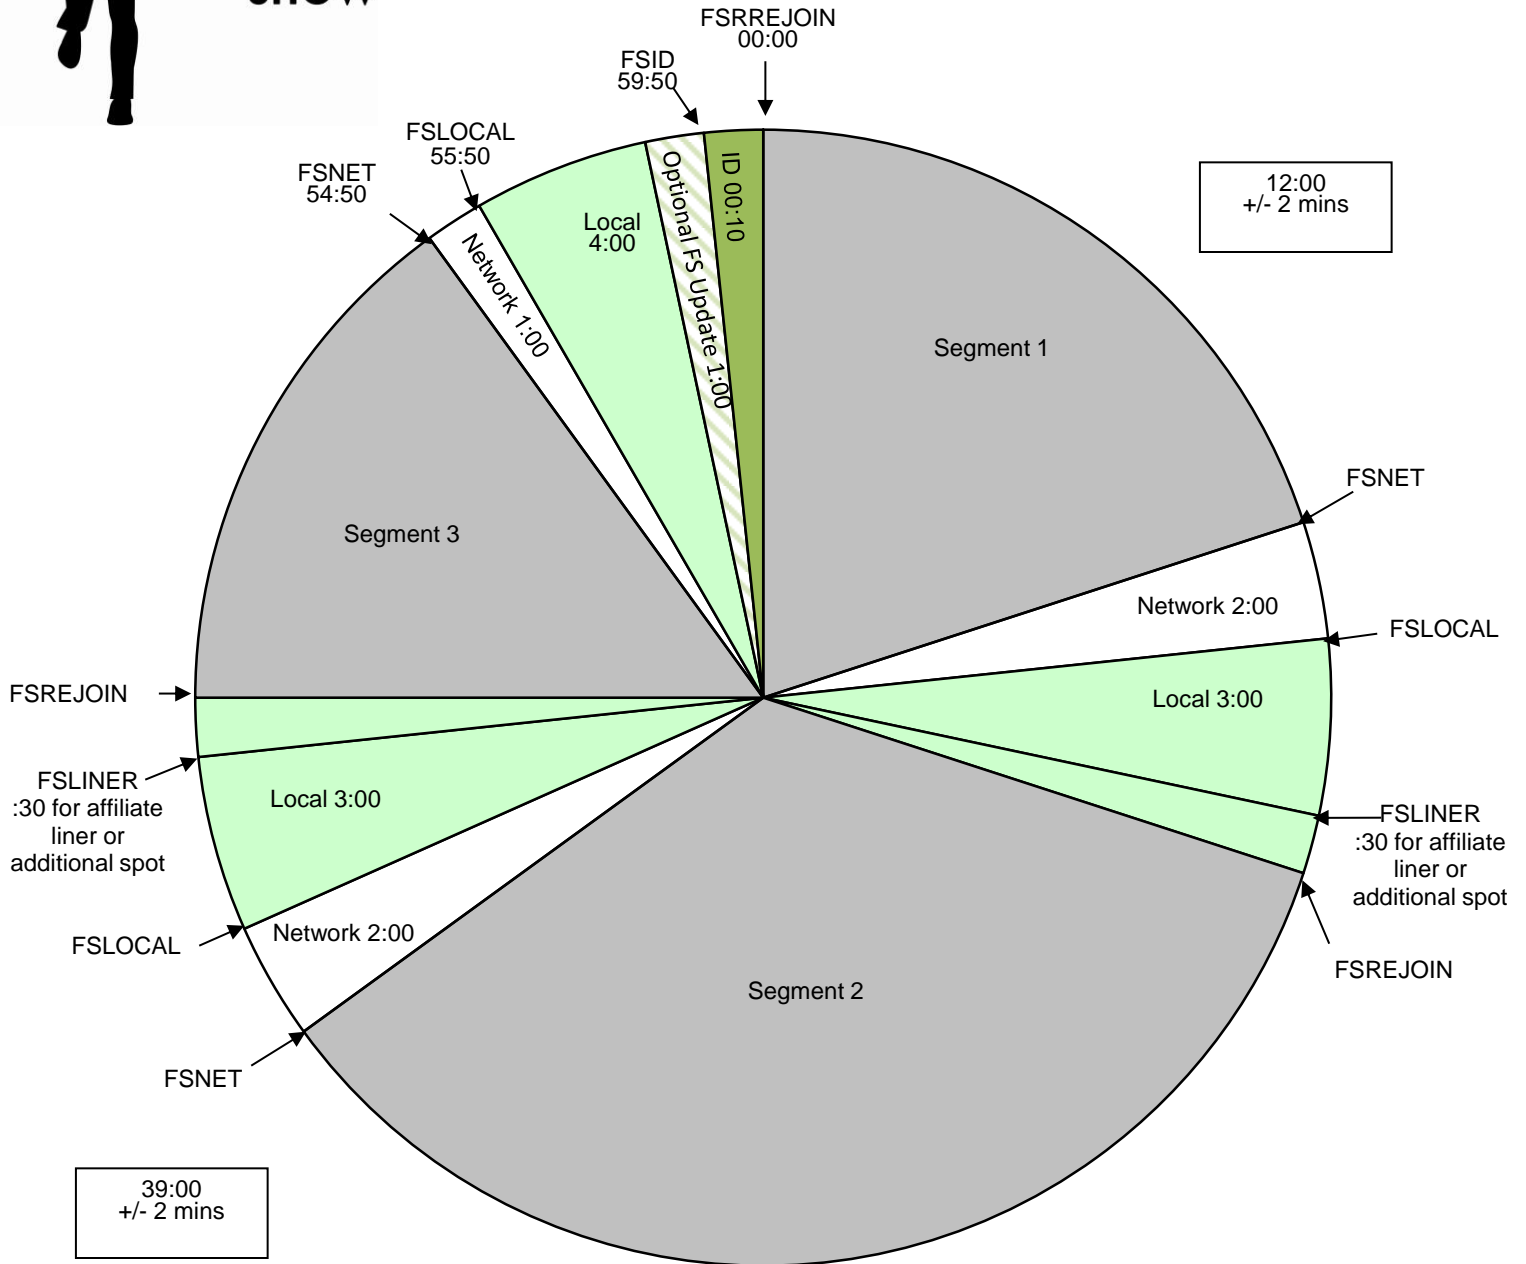

# Rich Eisen Program Clock

## Effective August 27, 2018

Premiere XDS PRO4-P Satellite  
 9AM - 12PM Pacific / 12PM - 3PM Eastern  
 Hard out at 54:50. All other breaks float.

For Technical Assistance Call  
 Premiere Network Operations Center: (800) 276-4431  
 Technical Info: <http://engineering.premiereradio.com>

FSLOCAL - local breaks.  
 FSLINER - :30 local liner  
 FSNET - network breaks  
 FSREJOIN - rejoin program  
 FSID - :10 station ID